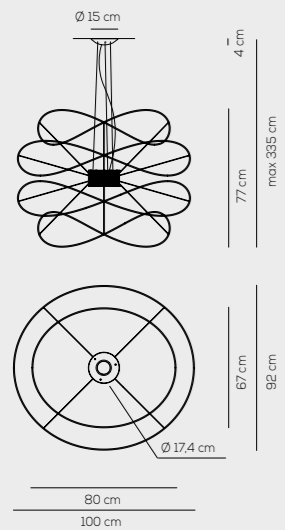

3000K
2700K upon request

LED 34W - diffuser beam
~2660 lm 78 lm/W source

220-240VAC

example composition code
SP HOOPS2 OR OR LED

SP HOOPS 3
kg 5,8 m³ 0,43

HOOPS / con illuminazione verso alto e basso / with upward and downward lighting

Colours / Finish
BC white / BC white
NE black / NE black
OR gold / OR gold

3000K
2700K upon request

LED 34W - diffuser beam
~2660 lm 78 lm/W source

220-240VAC

example composition code
SP HOOPS3 OR OR LED

SP HOOPS 4
kg 7,1 m³ 0,43