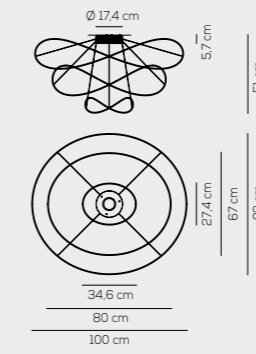

3000K
2700K upon request

LED 34W - diffuser beam
~2660 lm 78 lm/W source

220-240VAC

example composition code
SP HOOPS2 OR OR LED

SP HOOPS 3
kg 5,8 m³ 0,43

HOOPS / con illuminazione verso alto e basso / with upward and downward lighting

The Hoops suspension lamp includes two light sources that allow simultaneous direct and indirect light emission

PLHOOPS3BCBCLED

hoops

Giovanni Barbato

PL HOOPS 2
kg 3,7 m³ 0,43

PL HOOPS 3
kg 4 m³ 0,43

 IP20 CRI90 **LED**