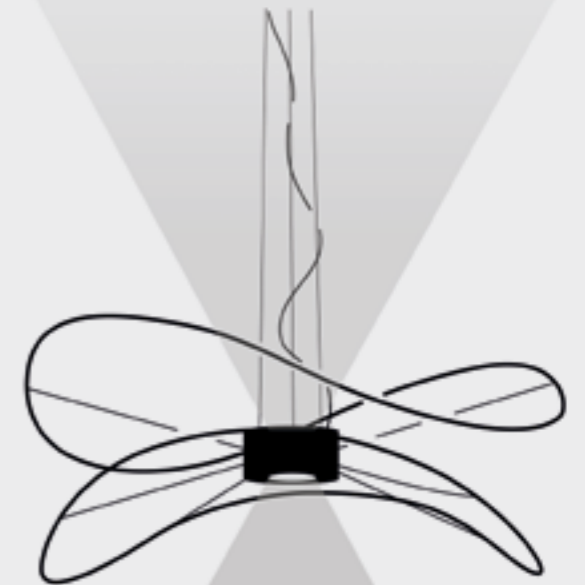

3000K
2700K upon request

LED 34W - diffuser beam
~2660 lm 78 lm/W source

220-240VAC

example composition code
SP HOOPS6 OR OR LED

SPHOOPS2NELEED

La sospensione Hoops include due sorgenti luminose che consentono una simultanea emissione, diretta e indiretta, della luce.

The Hoops suspension lamp includes two light sources that allow simultaneous direct and indirect light emission

PLHOOPS3BCBCLED

hoops

Giovanni Barbato

PL HOOPS 2
kg 3,7 m³ 0,43

PL HOOPS 3
kg 4 m³ 0,43

 IP20 CRI90 **LED**