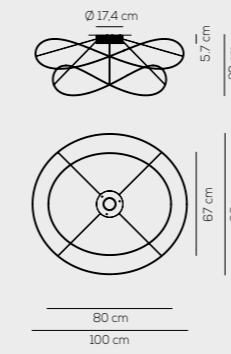

3000K
2700K upon request

LED 34W - diffuser beam
~2660 lm 78 lm/W source

220-240VAC

example composition code
SP HOOPS2 OR OR LED

SP HOOPS 3
kg 5,8 m³ 0,43

HOOPS / con illuminazione verso alto e basso / with upward and downward lighting

220-240VAC

example composition code
SP HOOPS4 OR OR LED

SP HOOPS 6
kg 7,7 m³ 0,43

HOOPS / con illuminazione verso alto e basso / with upward and downward lighting

Colours / Finish
BC white / BC white
NE black / NE black
OR gold / OR gold

The Hoops suspension lamp includes two light sources that allow simultaneous direct and indirect light emission

PLHOOPS3BCBCLED

hoops

Giovanni Barbato

PL HOOPS 2
kg 3,7 m³ 0,43

PL HOOPS 3
kg 4 m³ 0,43

 IP20 CRI90 **LED**