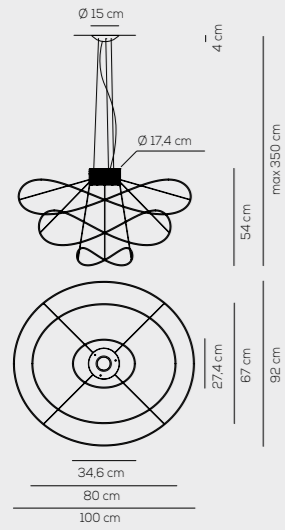

SPHOOPS6ORORLED

SPHOOPS2NELED

Project: Wundercameralab Photo: Spazio Entropia

SPHOOPS3BCBLED

SP HOOPS 2
kg 5,7 m³ 0,43

HOOPS / con illuminazione verso alto e basso / with upward and downward lighting

Colours / Finish
BC white / BC white
NE black / NE black
OR gold / OR gold

3000K
2700K upon request

LED 34W - diffuser beam
~2660 lm 78 lm/W source

220-240VAC

example composition code
SP HOOPS2 OR OR LED

SP HOOPS 3
kg 5,8 m³ 0,43

HOOPS / con illuminazione verso alto e basso / with upward and downward lighting

Colours / Finish
BC white / BC white
NE black / NE black
OR gold / OR gold

3000K
2700K upon request

LED 34W - diffuser beam
~2660 lm 78 lm/W source

220-240VAC

example composition code
SP HOOPS3 OR OR LED

SP HOOPS 4
kg 7,1 m³ 0,43