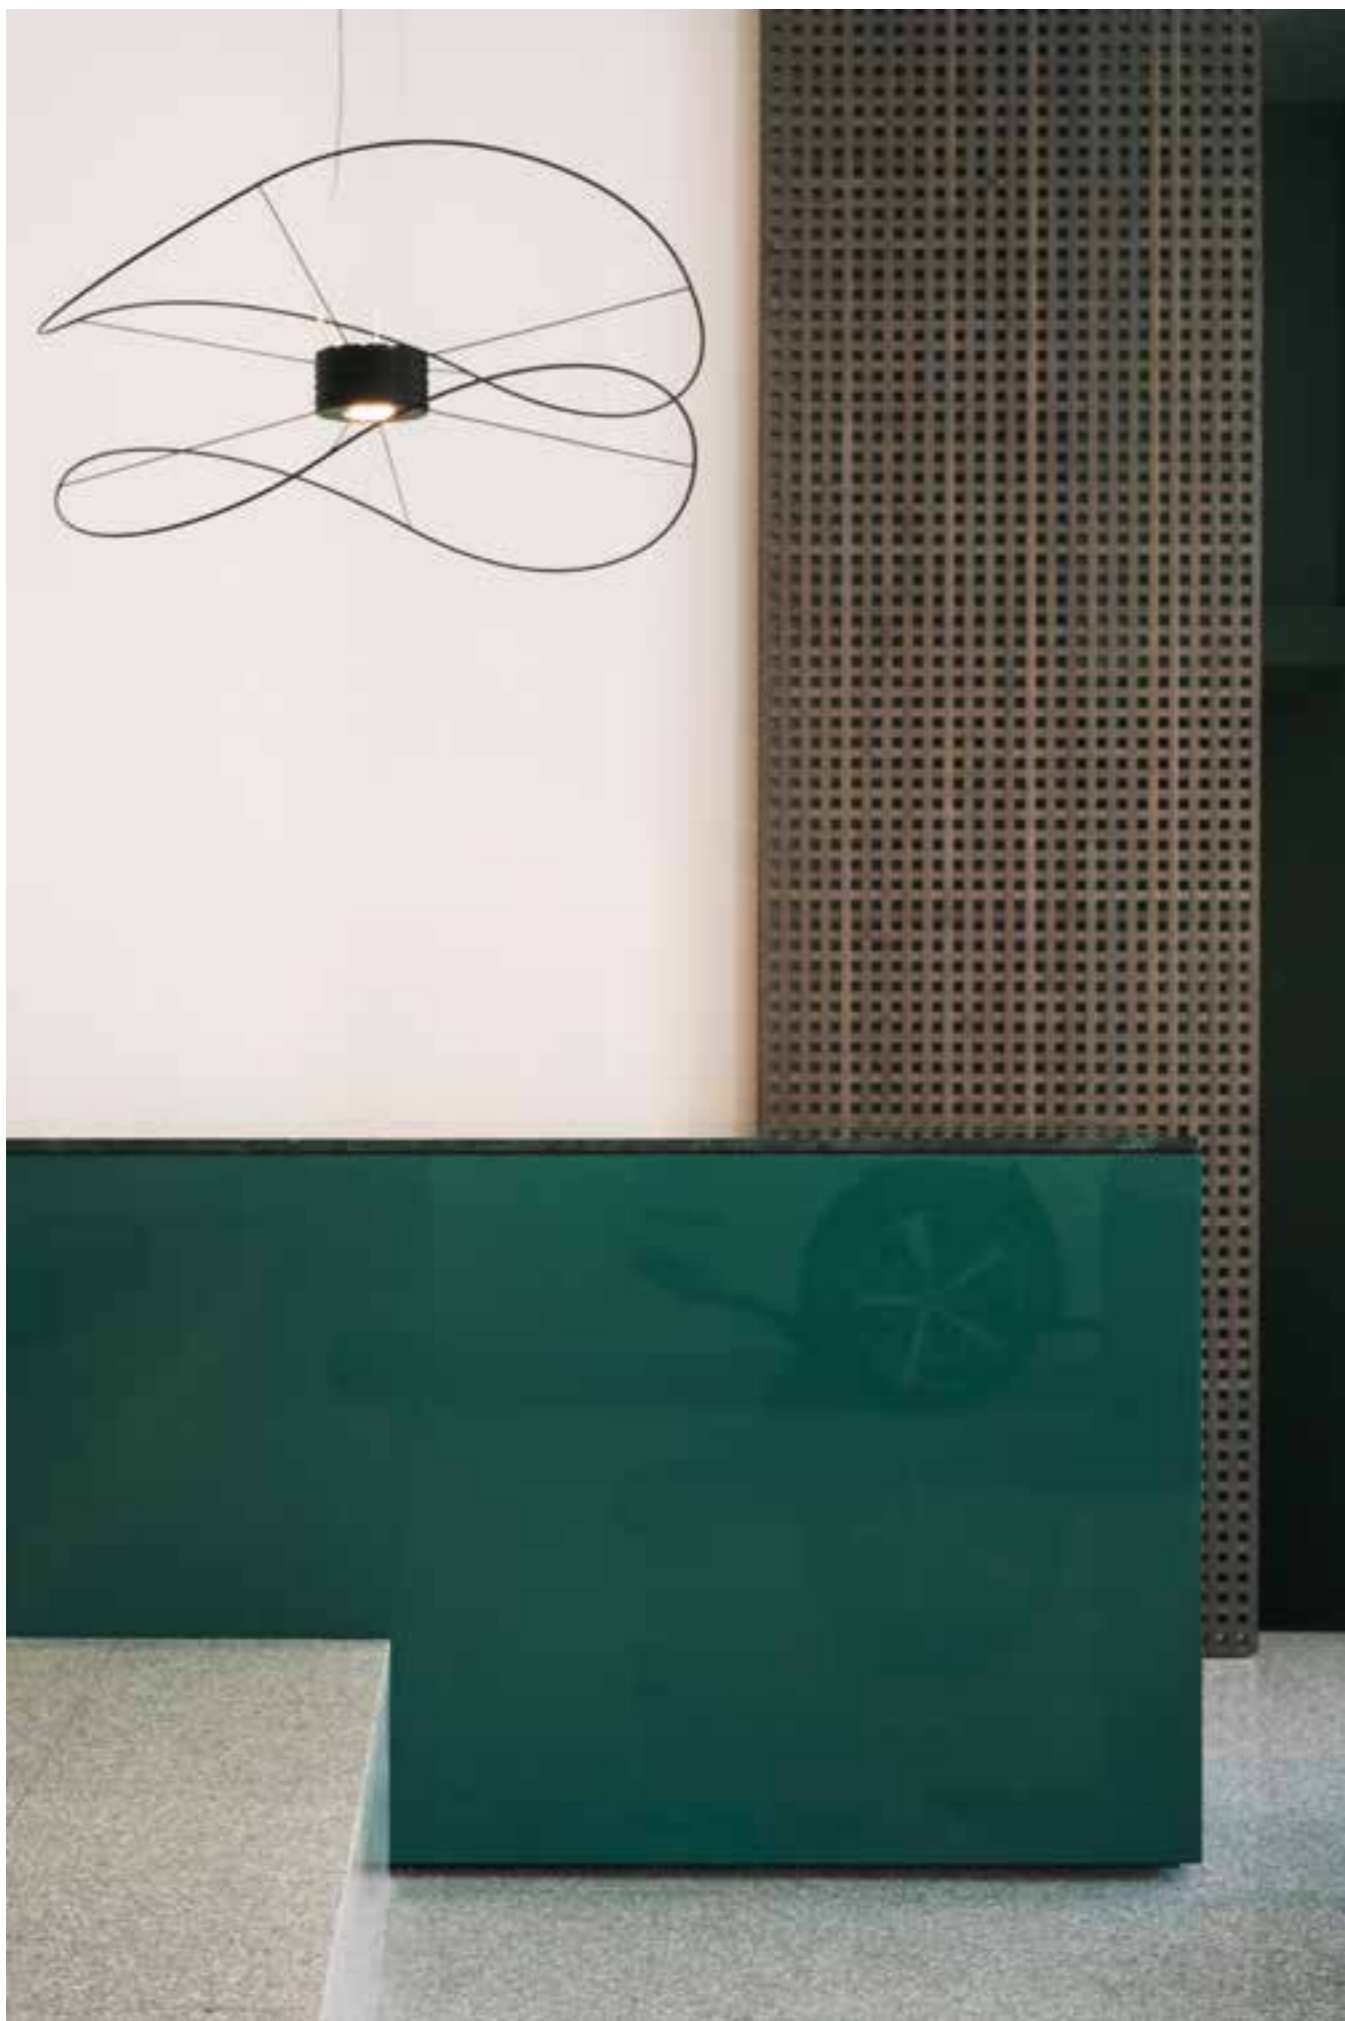

Project: Wundercameralab Photo: Spazio Entropia