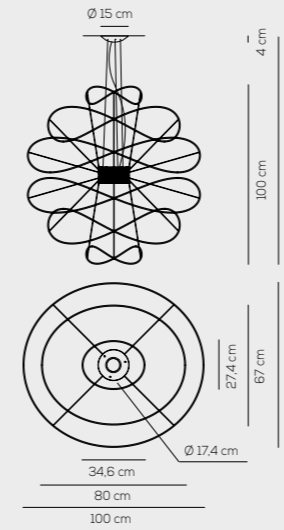

3000K
2700K upon request

LED 34W - diffuser beam
~2660 lm 78 lm/W source

220-240VAC

example composition code
SP HOOPS2 OR OR LED

SP HOOPS 3
kg 5,8 m³ 0,43

HOOPS / con illuminazione verso alto e basso / with upward and downward lighting

Colours / Finish
BC white / BC white
NE black / NE black
OR gold / OR gold

3000K
2700K upon request

LED 34W - diffuser beam
~2660 lm 78 lm/W source

220-240VAC

example composition code
SP HOOPS3 OR OR LED

SP HOOPS 4
kg 7,1 m³ 0,43

HOOPS / con illuminazione verso alto e basso / with upward and downward lighting

Colours / Finish
BC white / BC white
NE black / NE black
OR gold / OR gold

3000K
2700K upon request

LED 34W - diffuser beam
~2660 lm 78 lm/W source

220-240VAC

example composition code
SP HOOPS4 OR OR LED

SP HOOPS 6
kg 7,7 m³ 0,43

HOOPS / con illuminazione verso alto e basso / with upward and downward lighting

Colours / Finish
BC white / BC white
NE black / NE black
OR gold / OR gold