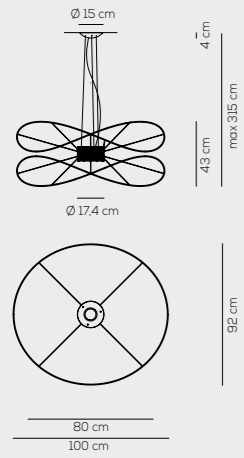

SPHOOPS6ORORLED

SPHOOPS2NELED

Project: Wundercameralab Photo: Spazio Entropia

SPHOOPS3BCBLED

SP HOOPS 2
kg 5,7 m³ 0,43

HOOPS / con illuminazione verso alto e basso / with upward and downward lighting

Colours / Finish
BC white / BC white
NE black / NE black
OR gold / OR gold

3000K
2700K upon request

LED 34W - diffuser beam
~2660 lm 78 lm/W source

220-240VAC

example composition code
SP HOOPS2 OR OR LED

SP HOOPS 3
kg 5,8 m³ 0,43

HOOPS / con illuminazione verso alto e basso / with upward and downward lighting

Colours / Finish
BC white / BC white
NE black / NE black
OR gold / OR gold

3000K
2700K upon request

LED 34W - diffuser beam
~2660 lm 78 lm/W source

220-240VAC

example composition code
SP HOOPS3 OR OR LED

SP HOOPS 4
kg 7,1 m³ 0,43